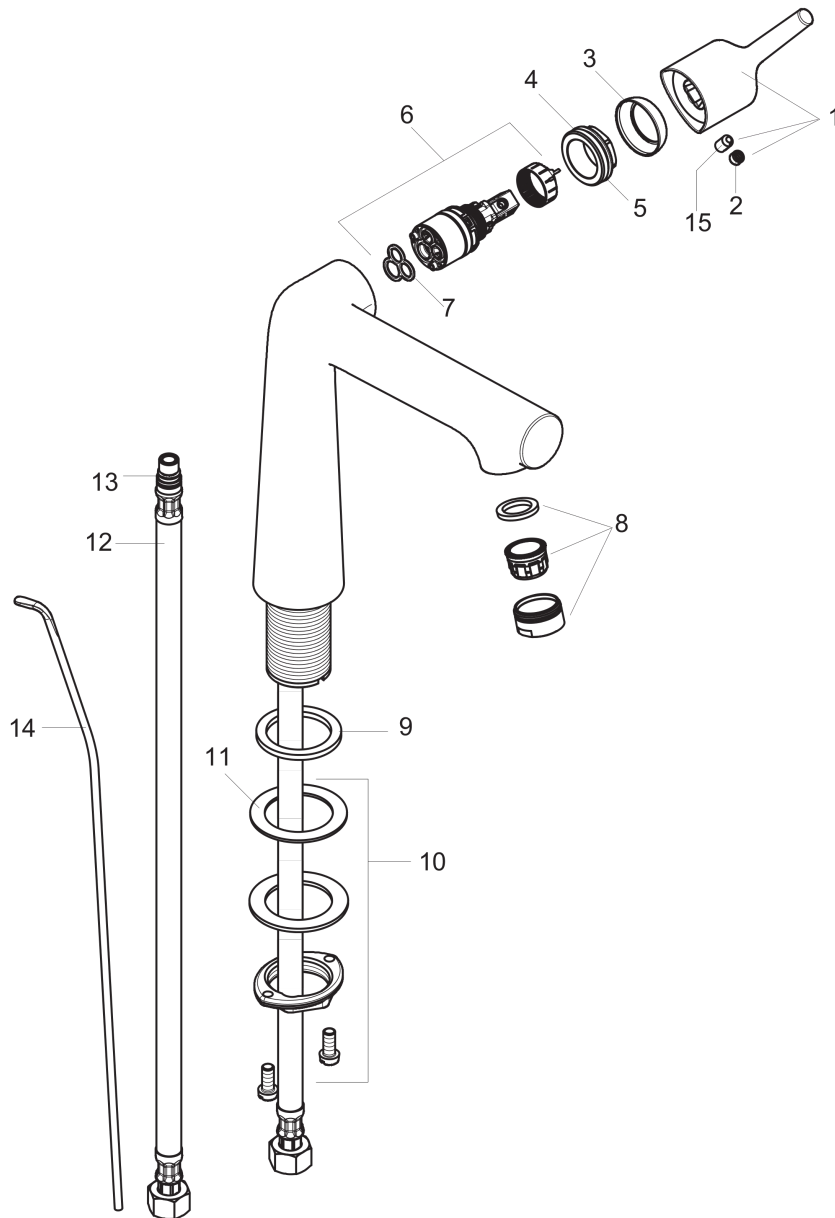

Talis S
Single-Hole Faucet 140 with Pop-Up Drain, 1.2 GPM
Finishes : **chrome** Part no. : **72113001**

Description

Features

- Aerated spray
- Flow: 1.2 GPM (4.5 L/Min)
- Ceramic cartridge
- Includes pop-up drain

Item details

List Price \$ 432.00

Technology

Compliance

Product image

Scale drawing

Talis S
Single-Hole Faucet 140 with Pop-Up Drain, 1.2 GPM
 Finishes : **chrome** Part no. : **72113001**

Exploded drawing

Year of production: >09/16

Talis S
Single-Hole Faucet 140 with Pop-Up Drain, 1.2 GPM
 Finishes : **chrome** Part no. : **72113001**

Spare parts list

Year of production: >09/16

Pos.	Description	Part no.	Price	PU
1	handle	92771000	-	1
2	screw cover	95704000	-	1
3	flange	95493000	-	1
4	nut	95178000	-	1
5	O-ring 24x2	98388000	-	1
6	cartridge, assy	95973001	-	1
7	seal	98865000	-	1
8	aerator M24x1 (4,5 l/min)	92812000	-	1
9	flat seal	98749000	-	1
10	fixing set (Ø 32)	13961000	-	1
11	lever collar	97548000	-	1
12	connection hose 23½" M10x1 3/8"	14099001	-	1
13	O-ring 8x1,75	97827000	-	1
14	pull rod	96657000	-	1
15	hollow set screw M6x10 DIN 916	96029000	-	1
a	pop up waste	88509000	-	1
b	fixation extension 35 mm	13898000	-	1