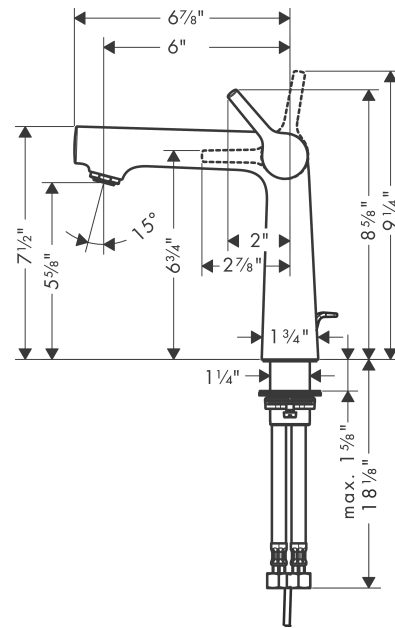

Talis S
Single-Hole Faucet 140 with Pop-Up Drain, 1.2 GPM
Finishes : **chrome** Part no. : **72113001**

Description

Features

- Aerated spray
- Flow: 1.2 GPM (4.5 L/Min)
- Ceramic cartridge
- Includes pop-up drain

Item details

List Price \$ 432.00

Technology

Compliance

Product image

Scale drawing

Talis S
Single-Hole Faucet 140 with Pop-Up Drain, 1.2 GPM
 Finishes : **chrome** Part no. : **72113001**

Exploded drawing

Year of production: >09/16

Talis S
Single-Hole Faucet 140 with Pop-Up Drain, 1.2 GPM
 Finishes : **chrome** Part no. : **72113001**

Spare parts list

Year of production: >09/16

Pos.	Description	Part no.	Price	PU
1	handle	92771000	-	1
2	screw cover	95704000	-	1
3	flange	95493000	-	1
4	nut	95178000	-	1
5	O-ring 24x2	98388000	-	1
6	cartridge, assy	95973001	-	1
7	seal	98865000	-	1
8	aerator M24x1 (4,5 l/min)	92812000	-	1
9	flat seal	98749000	-	1
10	fixing set (Ø 32)	13961000	-	1
11	lever collar	97548000	-	1
12	connection hose 23½" M10x1 3/8"	14099001	-	1
13	O-ring 8x1,75	97827000	-	1
14	pull rod	96657000	-	1
15	hollow set screw M6x10 DIN 916	96029000	-	1
a	pop up waste	88509000	-	1
b	fixation extension 35 mm	13898000	-	1