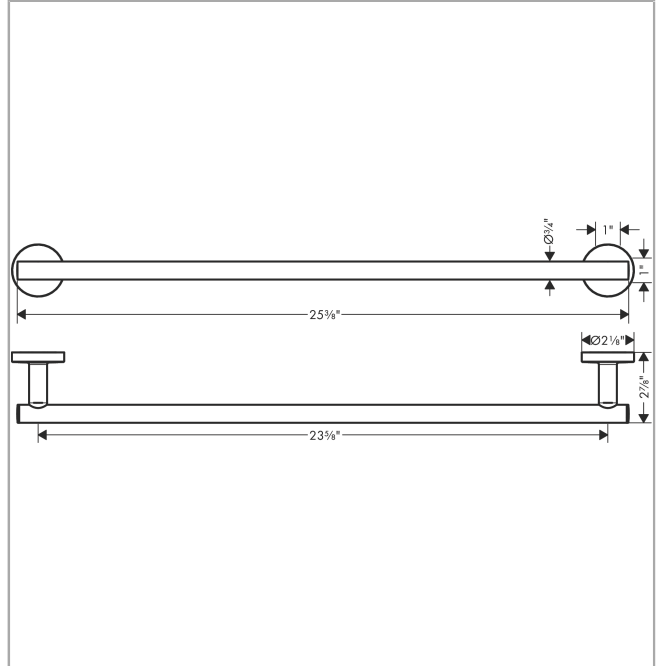

**Logis Universal
Towel Bar, 24"**

Finishes : **chrome** Part no. : **41716000**

Description

Features

- Brass
- Wall-mounted
- Metal holder

Item details

List Price \$ 60.00

Product image

Scale drawing

**Logis Universal
Towel Bar, 24"**

Finishes : **chrome** Part no. : **41716000**

Exploded drawing

Year of production: >04/18

**Logis Universal
Towel Bar, 24"**
 Finishes : **chrome** Part no. : **41716000**

Spare parts list

Year of production: >**04/18**

Pos.	Description	Part no.	Price	PU
1	mounting set	40915000	-	1