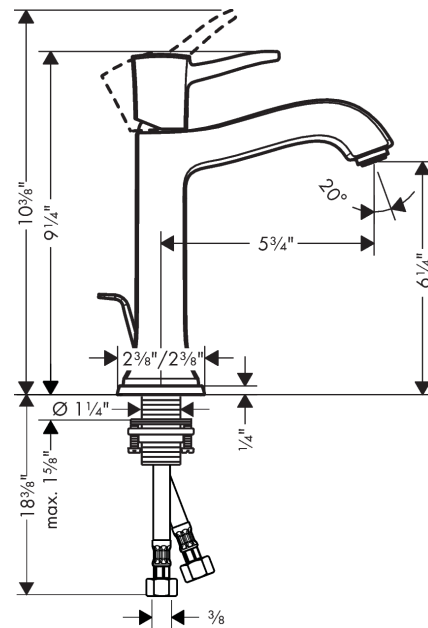

Metropol Classic
Single-Hole Faucet 160 with Pop-Up Drain, 1.2 GPM
 Finishes : **brushed nickel** Part no. : **31302821**

Description

Features

- Aerated spray
- Flow: 1.2 GPM (4.5 L/Min)
- Ceramic cartridge
- Includes pop-up drain

Item details

List Price \$ 514.00

Technology

Compliance

Product image

Scale drawing

Metropol Classic
Single-Hole Faucet 160 with Pop-Up Drain, 1.2 GPM
 Finishes : **brushed nickel** Part no. : **31302821**

Exploded drawing

Year of production: >01/19

Metropol Classic
Single-Hole Faucet 160 with Pop-Up Drain, 1.2 GPM
 Finishes : **brushed nickel** Part no. : **31302821**

Spare parts list

Year of production: >01/19

Pos.	Description	Part no.	Price	PU
1	handle	92815820	-	1
2	screw cover	96338000	-	1
3	flange	98863820	-	1
4	nut	98864000	-	1
5	cartridge, assy	95973001	-	1
6	adapter for cartridge	98866000	-	1
7	aerator M24x1 (4,5 l/min)	92877820	-	1
8	pull rod	96657820	-	1
9	escutcheon for spout	92814820	-	1
10	fixing set (Ø 32)	13961000	-	1
11	connection hose 35½" M8x0,75 3/8"	96316001	-	1
12	seal	98865000	-	1
13	locking screw for handle	95140000	-	1
14	O-ring 23x2	98398000	-	1
15	O-ring 27x1,5	92527000	-	1
16	O-ring 25x1,5	98146000	-	1
a	pop up waste	88509820	-	1