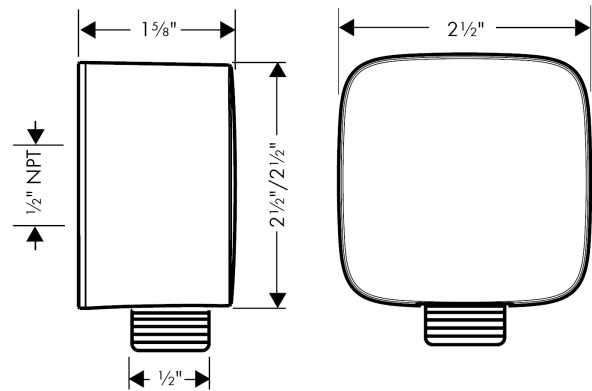

**FixFit**  
**Wall Outlet PuraVida with Check Valves**  
 Finishes : **chrome**    Part no. : **27414001**

**Description**

**Features**

- non-return valve
- 1/2" NPT

**Item details**

List Price \$ 94.00

**Compliance**

**Product image**

**Scale drawing**

**FixFit**  
**Wall Outlet PuraVida with Check Valves**  
Finishes : **chrome**    Part no. : **27414001**

Exploded drawing

Year of production: 09/09 - 01/18

**FixFit**

**Wall Outlet PuraVida with Check Valves**

Finishes : **chrome**    Part no. : **27414001**

**Spare parts list**

Year of production: **09/09 - 01/18**

<b>Pos.</b>	<b>Description</b>	<b>Part no.</b>	<b>Price</b>	<b>PU</b>
1	connection angel	98531001	-	1
2	set of non return valves DW 15	94074000	-	1