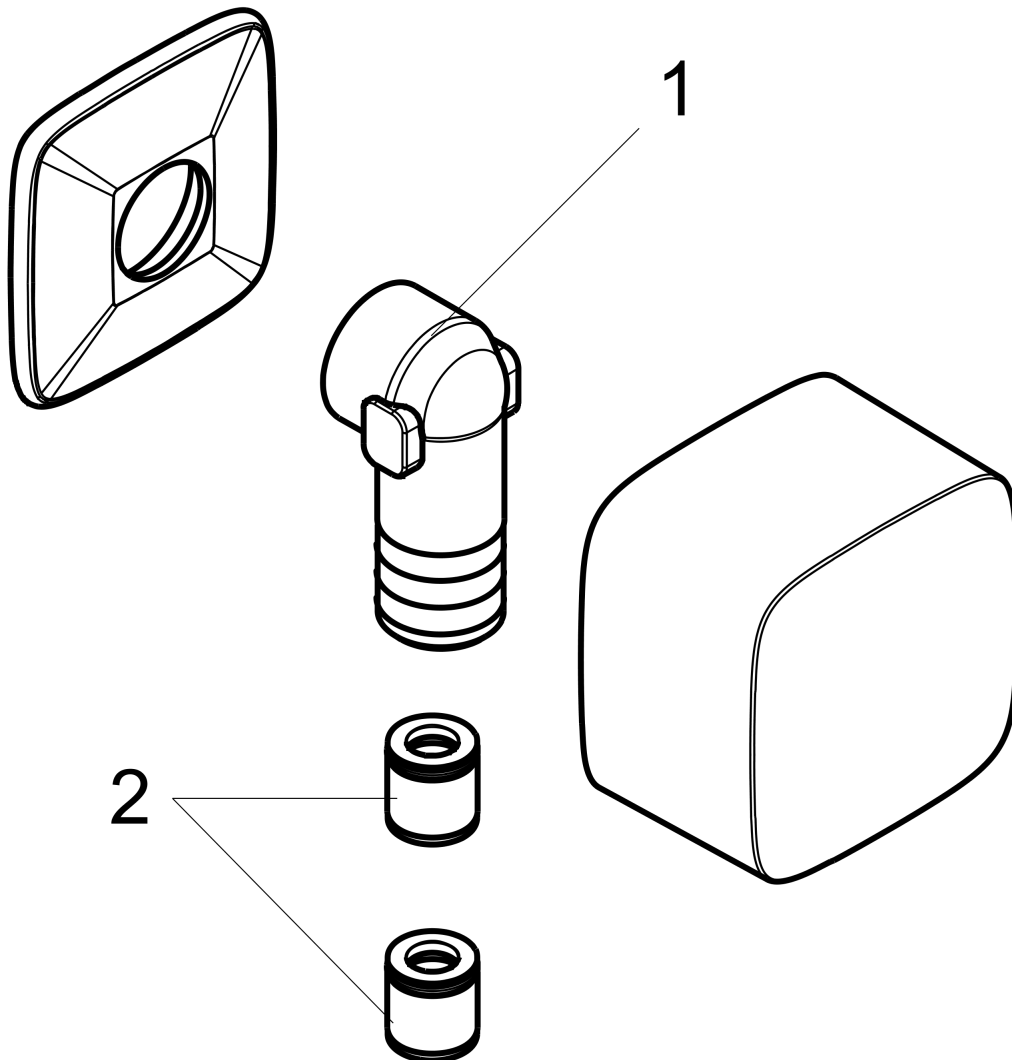

**FixFit**  
**Wall Outlet PuraVida with Check Valves**  
 Finishes : **chrome**    Part no. : **27414001**

**Description**

**Features**

- non-return valve
- 1/2" NPT

**Item details**

List Price \$ 94.00

**Compliance**

**Product image**

**Scale drawing**

**FixFit**  
**Wall Outlet PuraVida with Check Valves**  
Finishes : **chrome**    Part no. : **27414001**

Exploded drawing

Year of production: 09/09 - 01/18

**FixFit**

**Wall Outlet PuraVida with Check Valves**

Finishes : **chrome**    Part no. : **27414001**

**Spare parts list**

Year of production: **09/09 - 01/18**

<b>Pos.</b>	<b>Description</b>	<b>Part no.</b>	<b>Price</b>	<b>PU</b>
1	connection angel	98531001	-	1
2	set of non return valves DW 15	94074000	-	1