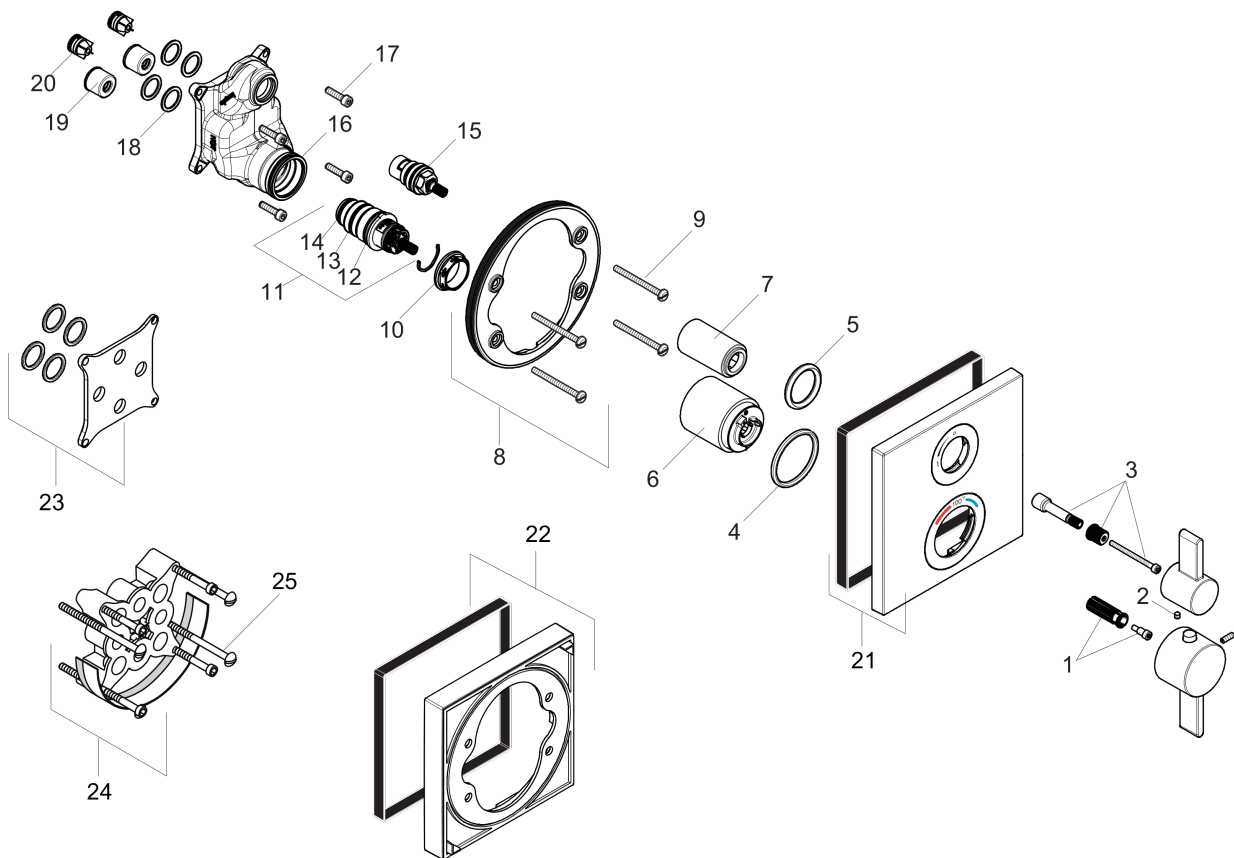

**Ecostat Square**  
**Thermostatic Trim with Volume Control**  
 Finishes : **brushed nickel** Part no. : **15712821**

**Description**

**Features**

- Volume control for 1 outlet
- Flow: 6.0 GPM (22.7 L/Min)
- Thermostatic cartridge, Ceramic cartridge
- Anti-scald 100° safety stop
- Optimized for water-efficient shower products

**Item details**

List Price \$ 595.00

**Compliance**

**Product image**

**Scale drawing**

**Ecostat Square**  
**Thermostatic Trim with Volume Control**  
 Finishes : **brushed nickel**    Part no. : **15712821**

Exploded drawing

Year of production: >07/18

**Ecostat Square**  
**Thermostatic Trim with Volume Control**  
 Finishes : **brushed nickel** Part no. : **15712821**

## Spare parts list

Year of production: >07/18

Pos.	Description	Part no.	Price	PU
1	handle fixing set	95843000	-	1
2	hollow set screw M4x5	92846000	-	1
3	adapter for handle	95252000	-	1
4	O-ring 44x4	98471000	-	1
5	O-ring 30x5	98153000	-	1
6	sleeve	92216820	-	1
7	sleeve	96446820	-	1
8	holder for escutcheon	98793000	-	1
9	set of fixing screws	96454000	-	1
10	nut	98913000	-	1
11	thermostat cartridge	98282000	-	1
12	O-ring 25x2,5	92146000	-	1
13	O-ring 25x1,5	98146000	-	1
14	O-ring 20x1,5	98197000	-	1
15	shut off unit right closing	94009000	-	1
16	O-ring 36x2	98156000	-	1
17	set of screws	96525000	-	1
18	O-ring 16x2	98133000	-	1
19	noise reduction	94073000	-	1
20	set of non return valves DW 15	97350000	-	1
21	escutcheon 155 / 155 mm	93242821	-	1
22	extension 22 mm	13593820	-	1
23	compensation set 1°	95521000	-	1
24	extension 25 mm	13595000	-	1
25	set of fixing screws	97747000	-	1