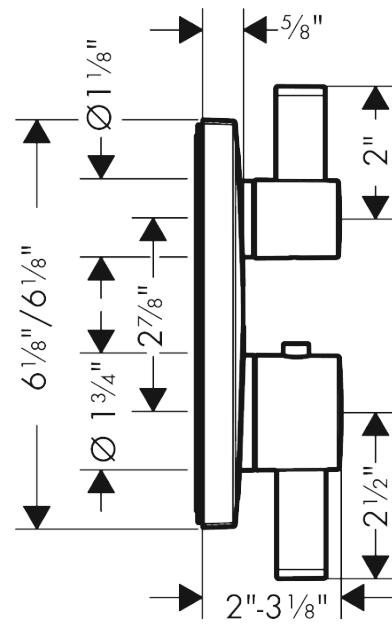

**Ecostat Square**  
**Thermostatic Trim with Volume Control**  
 Finishes : **brushed nickel** Part no. : **15712821**

**Description**

**Features**

- Volume control for 1 outlet
- Flow: 6.0 GPM (22.7 L/Min)
- Thermostatic cartridge, Ceramic cartridge
- Anti-scald 100° safety stop
- Optimized for water-efficient shower products

**Item details**

List Price \$ 595.00

**Compliance**

**Product image**

**Scale drawing**

**Ecostat Square**  
**Thermostatic Trim with Volume Control**  
 Finishes : **brushed nickel**    Part no. : **15712821**

Exploded drawing

Year of production: >07/18

**Ecostat Square**  
**Thermostatic Trim with Volume Control**  
 Finishes : **brushed nickel** Part no. : **15712821**

## Spare parts list

Year of production: >07/18

Pos.	Description	Part no.	Price	PU
1	handle fixing set	95843000	-	1
2	hollow set screw M4x5	92846000	-	1
3	adapter for handle	95252000	-	1
4	O-ring 44x4	98471000	-	1
5	O-ring 30x5	98153000	-	1
6	sleeve	92216820	-	1
7	sleeve	96446820	-	1
8	holder for escutcheon	98793000	-	1
9	set of fixing screws	96454000	-	1
10	nut	98913000	-	1
11	thermostat cartridge	98282000	-	1
12	O-ring 25x2,5	92146000	-	1
13	O-ring 25x1,5	98146000	-	1
14	O-ring 20x1,5	98197000	-	1
15	shut off unit right closing	94009000	-	1
16	O-ring 36x2	98156000	-	1
17	set of screws	96525000	-	1
18	O-ring 16x2	98133000	-	1
19	noise reduction	94073000	-	1
20	set of non return valves DW 15	97350000	-	1
21	escutcheon 155 / 155 mm	93242821	-	1
22	extension 22 mm	13593820	-	1
23	compensation set 1°	95521000	-	1
24	extension 25 mm	13595000	-	1
25	set of fixing screws	97747000	-	1