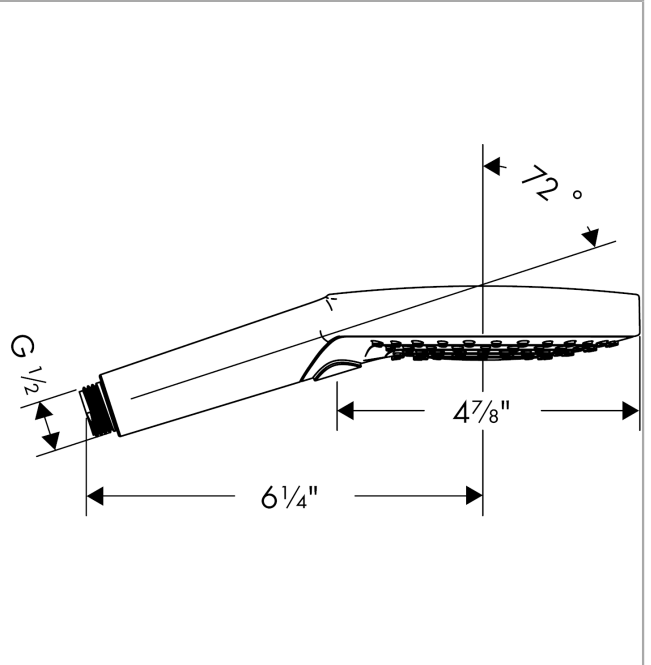

Raindance Select S

Handshower 120 3-Jet, 2.0 GPM

Finishes : **brushed nickel** Part no. : **04529820**

Description

Features

- Select button for comfortable alternation of spray modes
- 87 no-clog spray channels
- Spray modes: Whirl, Rain, RainAir
- Flow: 2.0 GPM (7.6 L/Min)
- Fully-finished matching spray face

Item details

List Price \$ 212.00

Technology

Compliance

Product image

Scale drawing

Raindance Select S
Handshower 120 3-Jet, 2.0 GPM
Finishes : brushed nickel Part no. : 04529820

Exploded drawing

Year of production: >01/14

Raindance Select S
Handshower 120 3-Jet, 2.0 GPM
 Finishes : **brushed nickel** Part no. : **04529820**

Spare parts list

Year of production: >01/14

Pos.	Description	Part no.	Price	PU
1	filter packing	94246000	-	1