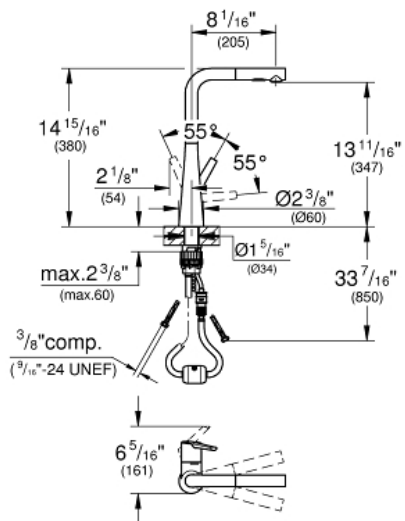

LADYLUX
Single-Handle Kitchen Faucet
MODEL # 33893002

Pure Freude
an Wasser

GROHE

Product Description:
LADYLUX
Single-Handle Kitchen Faucet

Standard Specification:

- Single hole installation
- **GROHE StarLight** chrome finish
- **GROHE SilkMove** 1.4" (35 mm) ceramic cartridge
- GROHE Magnetic Docking guarantees easy retraction and smooth docking of the spray head back to the starting position
- Pull-out dual spray
- Diverter: laminar spray/SpeedClean shower jet
- Automatic return to laminar spray
- Adjustable flow rate limiter
- Swivel Spout
- Check valve included to prevent backflow
- Stainless steel flex lines
- GROHE QuickFix Plus ultra fast and simple installation - no tools needed
- GROHE Zero isolated inner water ways - lead and nickel free
- 1.75 gpm

Color:

- 33893002 StarLight Chrome