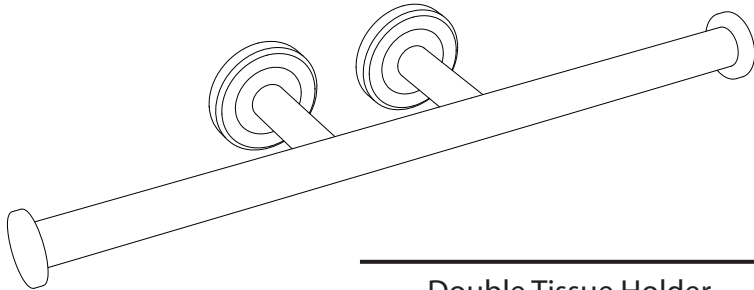

Latitude² Collection

General Specifications

Double Tissue Holder

#4243A (Chrome)
#4293A (Satin Nickel)