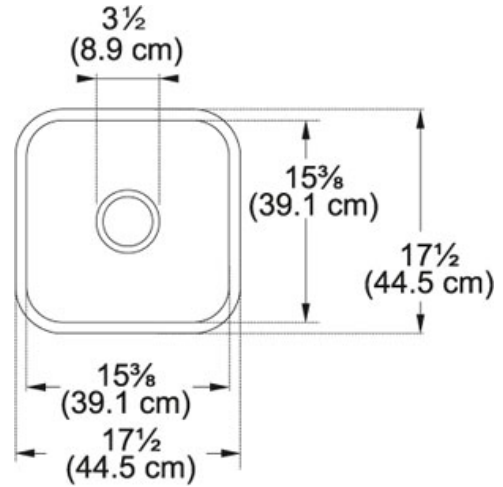

Cisterna CCK110-15 Fireclay White | 126.0066.141

FAMILY : Sinks | SERIE : Cisterna | MODEL : CCK110-15 | FINISH : Fireclay White | INSTALLATION TYPE : Undermount | STYLE : Traditional

TECHNICAL DATA

Minimum Cabinet Size	21"
Drain Opening	3 1/2"
Length overall	17 1/2"
Width overall	17 1/2"
Depth Overall	8 5/8"
Length of large bowl	15 5/16"
Width of large bowl	15 5/16"
Depth of large bowl	7 7/8"
Number of Bowls	1
Cutout Length	17 1/2"
Cutout Width	17 1/2"