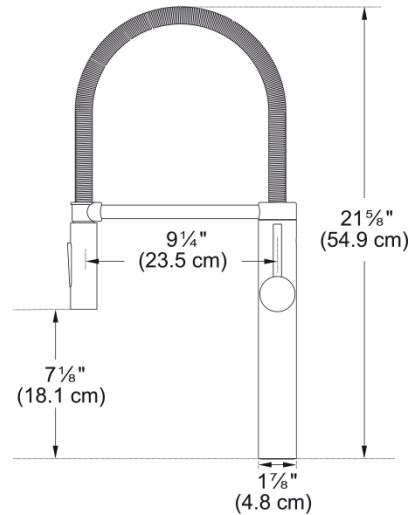

Pescara Semi-Pro Faucet - PES-SPX-304 | 115.0435.802

Technical Data

Aspect

Spout type	S - semi-professional
Color	Stainless steel
Type of material	Stainless steel 304
Flexible pullout hose material	Metal
Spray head material	Plastic

Product Dimensions

Faucet hole diameter	35 mm
Cartridge dimension	35 mm

Installation

Mounting type	Shank
Water supply hose connection	1/2"
Water supply hose length	650 mm

Product specifications

Pressure	High pressure
Faucet type	Spray
Faucet operation	Side lever
Faucet rotation	360°