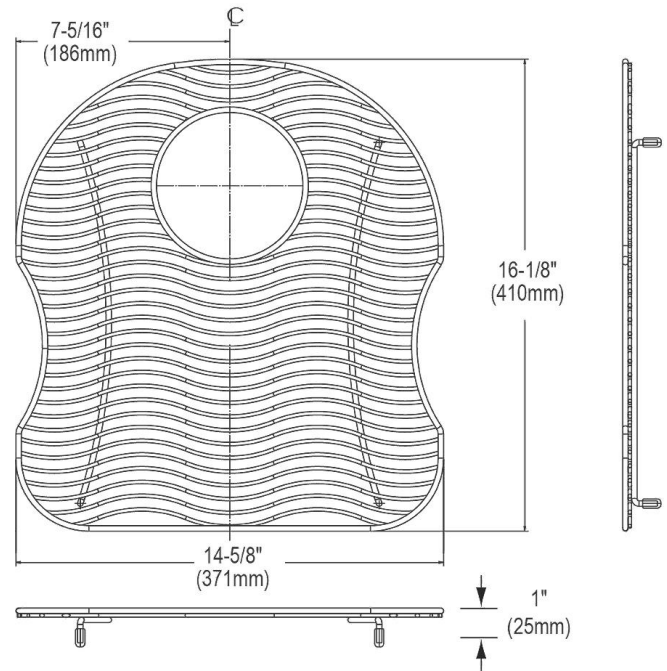

Material:	Stainless Steel
Finish:	Polished Stainless Steel
Dimensions:	14-5/8" x 16-1/8" x 1"
Fits Bowl Size(s):	Fits bowl size: 16" x 17-1/2"

Special Note: For bowls with rear center drain opening.

AMERICAN PRIDE. A LIFETIME TRADITION.
Like your family, the Elkay family has values and traditions that endure. For almost a century, Elkay has been a family-owned and operated company, providing thousands of jobs that support our families and communities.

[Clean and Care Manual (PDF)](#)

[Clean and Care Manual (PDF)](#)

[Warranty (PDF)](#)