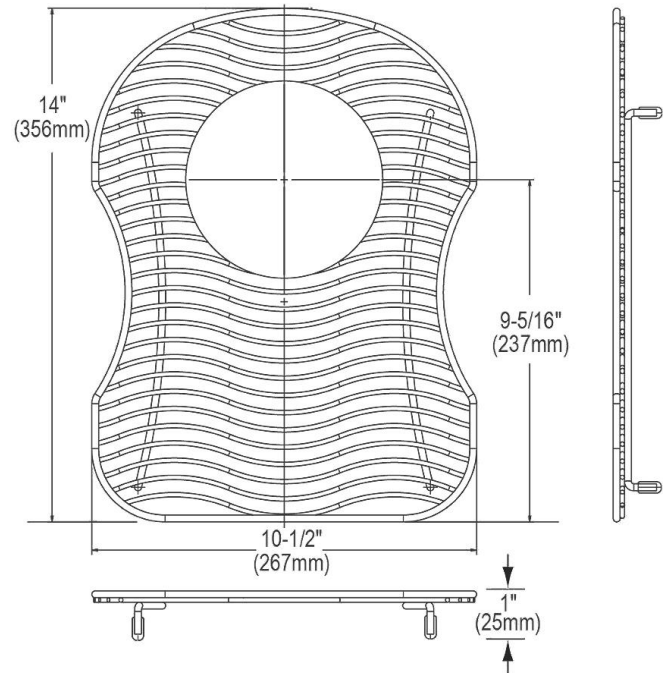

PART: _____ QTY: _____

PROJECT: _____

CONTACT: _____

DATE: _____

NOTES: _____

APPROVAL: _____

In keeping with our policy of continuing product improvement, Elkay reserves the right to change product specifications without notice. Please visit elkay.com for the most current version of Elkay product specification sheets. This specification describes an Elkay product with design, quality, and functional benefits to the user. When making a comparison of other producers' offerings, be certain these features are not overlooked.