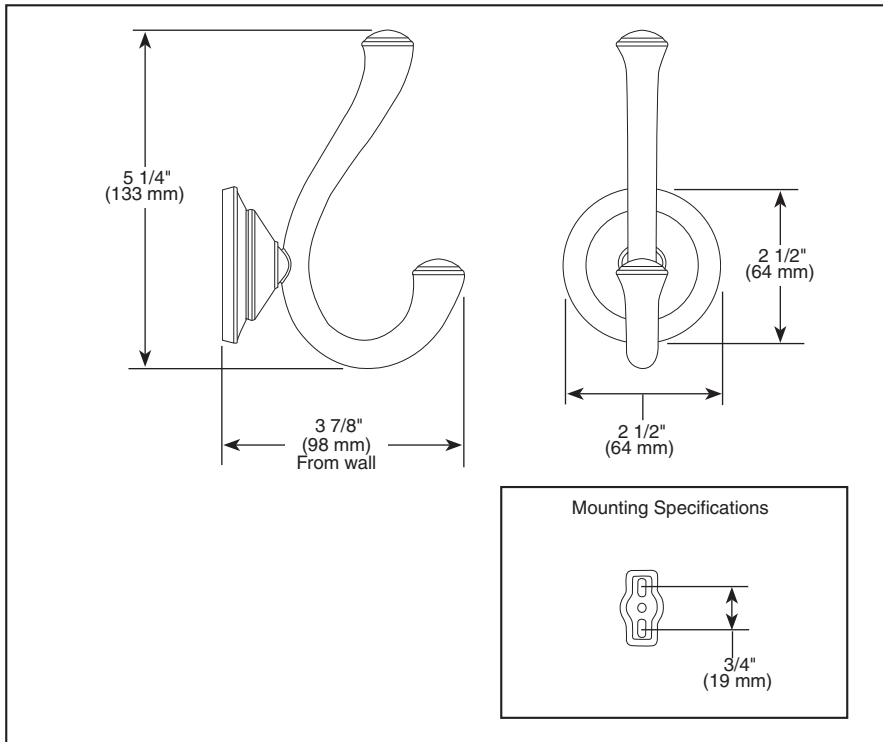

Submitted Model No.: _____
 Specific Features: _____

▲ Designate Proper Finish Suffix

ACCESSORIES

- Linden™ Bath Collection
- Robe Hook

STANDARD SPECIFICATIONS:

- Wood blocking is preferable behind all wall surfaces. If wood blocking is not available, the following fasteners are suggested: Tile/Masonry-Plastic or lead Anchors Plaster/drywall-Toggle bolts.
- Mounting hardware included with product.