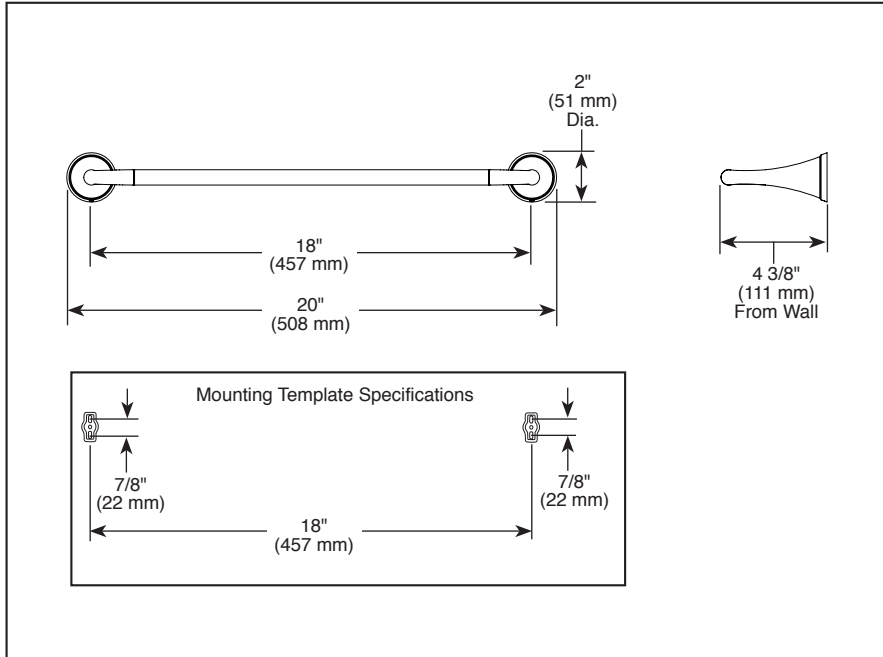

▲ Designate Proper Finish Suffix