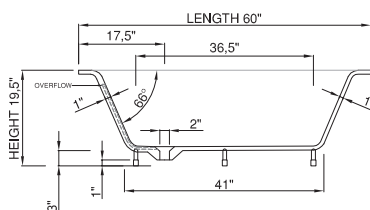

drop-in

new

Price: \$3 333.00
 Size (l) x (w) x (h): 60.0" x 32.5" x 19.5"
 Waste to floor: 1.0"
 Water capacity: 68.0 GAL
 Overflow: Internal overflow
 Material: DADOquartz®
 Finish: Matte / Polished

Maximum water level: 13.6"
 Base dimensions: 41.0" x 27.5"
 Edge width: 1.0"
 Waste diameter: 2.0"
 Weight: 73.0 LBS

Shipping information

Packing dimensions: 71.0" x 33.5" x 26.0"
 Shipping mass: 84.0 LBS