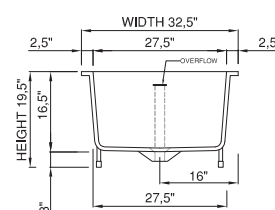

drop-in

new

Price: \$3 333.00
 Size (l) x (w) x (h): 60.0" x 32.5" x 19.5"
 Waste to floor: 1.0"
 Water capacity: 68.0 GAL
 Overflow: Internal overflow
 Material: DADOquartz®
 Finish: Matte / Polished

Maximum water level: 13.6"
 Base dimensions: 41.0" x 27.5"
 Edge width: 1.0"
 Waste diameter: 2.0"
 Weight: 73.0 LBS

Shipping information

Packing dimensions: 71.0" x 33.5" x 26.0"
 Shipping mass: 84.0 LBS