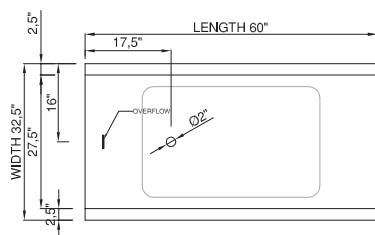

drop-in

new

Price: \$3 333.00
 Size (l) x (w) x (h): 60.0" x 32.5" x 19.5"
 Waste to floor: 1.0"
 Water capacity: 68.0 GAL
 Overflow: Internal overflow
 Material: DADOquartz®
 Finish: Matte / Polished

Maximum water level: 13.6"
 Base dimensions: 41.0" x 27.5"
 Edge width: 1.0"
 Waste diameter: 2.0"
 Weight: 73.0 LBS

Shipping information

Packing dimensions: 71.0" x 33.5" x 26.0"
 Shipping mass: 84.0 LBS