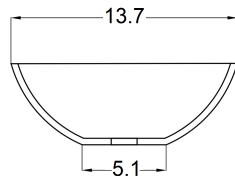

SIDE
VIEW

Drain kit required.
contact us.

Suggested Bathtub
KENDRA

Dimensions : LWH 22" x 14" x 5"

Inside Depth : 4.5"

Edge / Rim width : 0.5"

Waste diameter : 1.57" (40mm)

Weight : 22 lbs

Overflow : No Overflow included

Tap holes : None

Material : 100% DADOquartz

Color : White

Finish : Gloss or Matte

Warranty : Lifetime

We pursue a policy of continual development and improvement and as such product specifications may be changed without prior notice. Please refer to our installation and maintenance guides. All measurements subject to +-5% tolerance. www.fcbathrooms.com