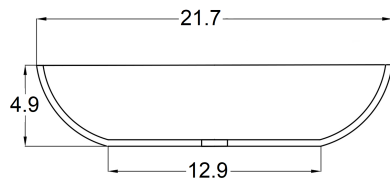

KENDRA Basin

DADOquartz®

SPECIFICATIONS

Matte Finish item# 15TW101

Gloss Finish item# 15TG101

TOP
VIEW

FRONT
VIEW

SIDE
VIEW

Drain kit required.
contact us.

Suggested Bathtub
KENDRA

Dimensions : LWH 22" x 14" x 5"

Inside Depth : 4.5"

Edge / Rim width : 0.5"

Waste diameter : 1.57" (40mm)

Weight : 22 lbs

Overflow : No Overflow included