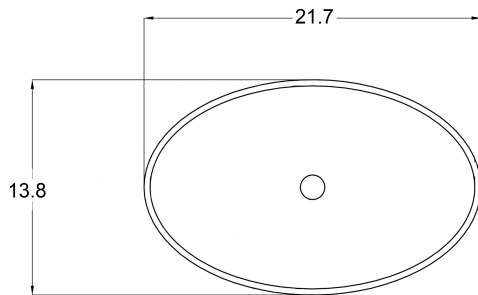

KENDRA Basin

DADOquartz®

SPECIFICATIONS

Matte Finish item# 15TW101

Gloss Finish item# 15TG101

TOP
VIEW

FRONT
VIEW

SIDE
VIEW

Drain kit required.
contact us.

Suggested Bathtub
KENDRA

Dimensions : LWH 22" x 14" x 5"

Inside Depth : 4.5"

Edge / Rim width : 0.5"

Waste diameter : 1.57" (40mm)

Weight : 22 lbs

Overflow : No Overflow included