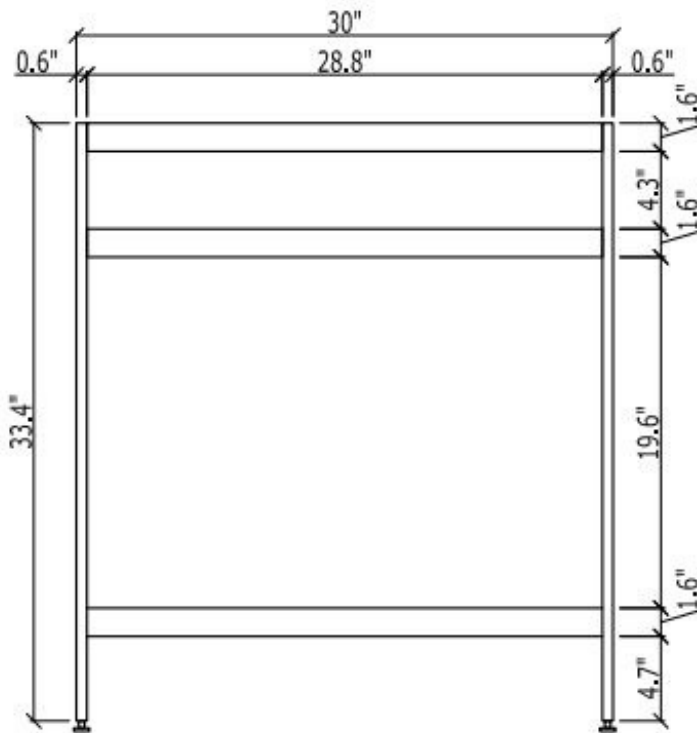

## South Beach Vanity Console

This gorgeous sink has an oversized basin and provides a clean, bold element that will elevate your bathroom's wow factor. It has a lovely rim around the basin and features a single hole faucet mount.

FRONT VIEW

SIDE VIEW

BACK VIEW