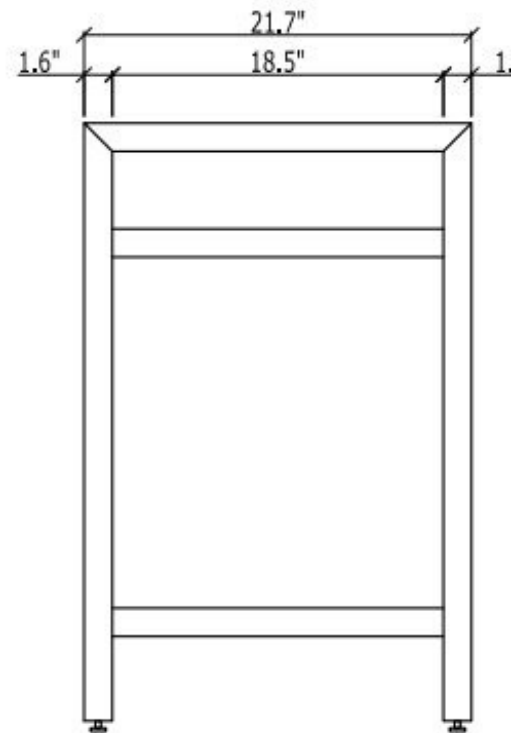

## South Beach Vanity Console

This gorgeous sink has an oversized basin and provides a clean, bold element that will elevate your bathroom's wow factor. It has a lovely rim around the basin and features a single hole faucet mount.

FRONT VIEW

SIDE VIEW

BACK VIEW