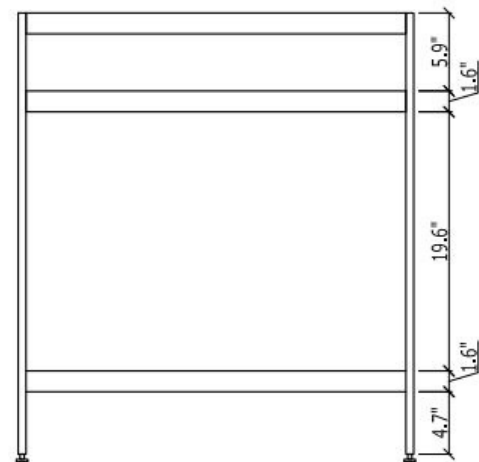

## South Beach Vanity Console

This gorgeous sink has an oversized basin and provides a clean, bold element that will elevate your bathroom's wow factor. It has a lovely rim around the basin and features a single hole faucet mount.

FRONT VIEW

SIDE VIEW

BACK VIEW