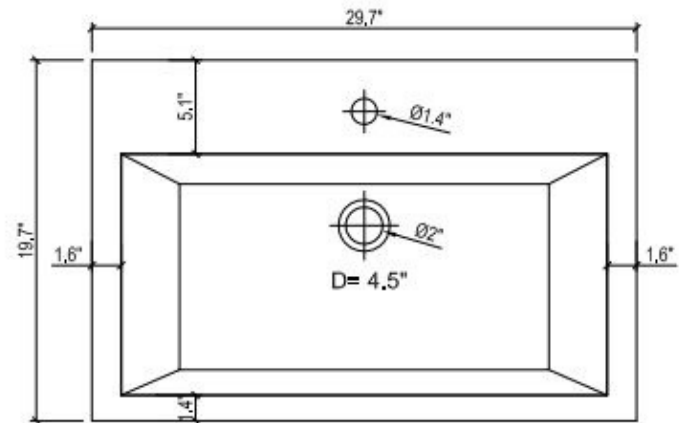

Oasis M31W1

This gorgeous sink has an oversized basin and provides a clean, bold element that will elevate your bathroom's wow factor. It has a lovely rim around the basin and features a single hole faucet mount.

Features

- ➔ Rectangular Basin
- ➔ Center Faucet mounting hole
- ➔ Console installation
- ➔ Glossy porcelain finish- White

Dimensions

| | |
|----------------|-----------------|
| Outside | 29.70" x 19.7" |
| Inside | 26.50" x 13.20" |
| Depth | 6.3" |

TOP VIEW

FRONT VIEW