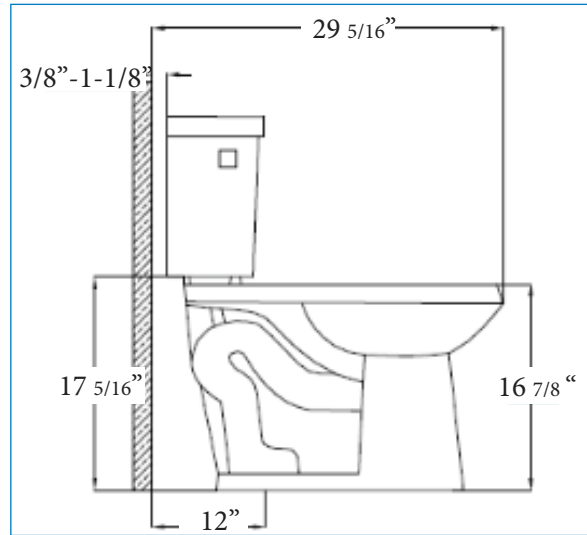

Nile

Vitreous China Toilet

Features:

The style of the Oasis Nile blends well with existing decor. This toilet is perfect for any bathroom in your home. The seat is elongated to provide maximum comfort.

- Strong flushing with IMAP score of 1000 Grams per flush.
- 1.28 Gallons per flush
- Vitreous China Toilet Material
- ADA height and compliant
- Elongated bowl
- Square modern design.
- Two piece toilet
- Includes wax ring, bolts, 12 inch supply line, and white soft-close seat.