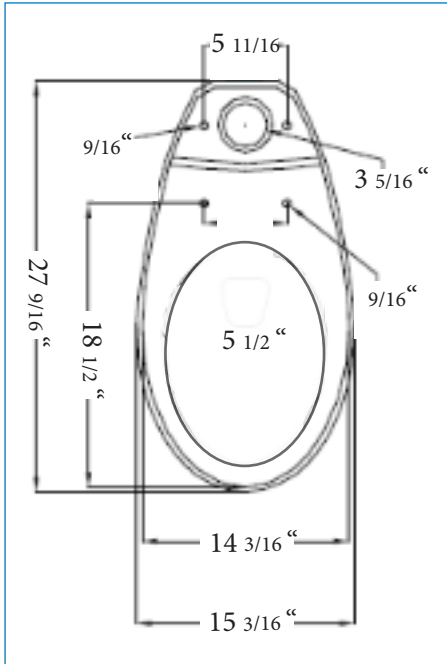

Nile

Vitreous China Toilet

Features:

The style of the Oasis Nile blends well with existing decor. This toilet is perfect for any bathroom in your home. The seat is elongated to provide maximum comfort.

- Strong flushing with IMAP score of 1000 Grams per flush.
- 1.28 Gallons per flush
- Vitreous China Toilet Material
- ADA height and compliant
- Elongated bowl
- Square modern design.
- Two piece toilet
- Includes wax ring, bolts, 12 inch supply line, and white soft-close seat.