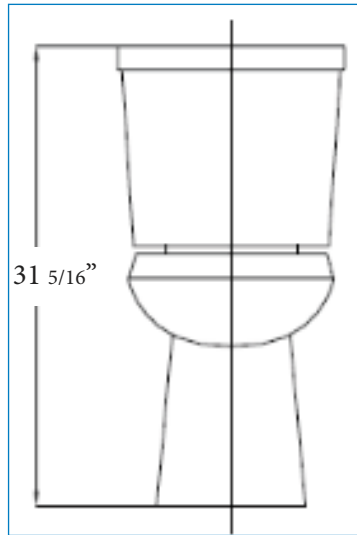

Nile

Vitreous China Toilet

Features:

The style of the Oasis Nile blends well with existing decor. This toilet is perfect for any bathroom in your home. The seat is elongated to provide maximum comfort.

- Strong flushing with IMAP score of 1000 Grams per flush.
- 1.28 Gallons per flush
- Vitreous China Toilet Material
- ADA height and compliant
- Elongated bowl
- Square modern design.
- Two piece toilet
- Includes wax ring, bolts, 12 inch supply line, and white soft-close seat.