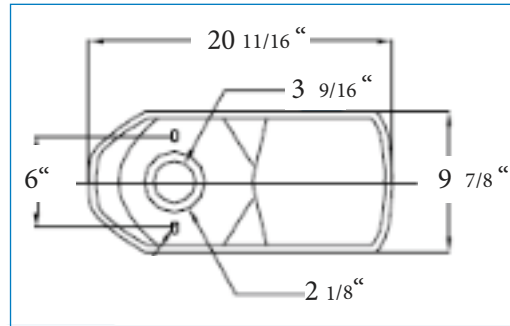

Nile

Vitreous China Toilet

Features:

The style of the Oasis Nile blends well with existing decor. This toilet is perfect for any bathroom in your home. The seat is elongated to provide maximum comfort.

- Strong flushing with IMAP score of 1000 Grams per flush.
- 1.28 Gallons per flush
- Vitreous China Toilet Material
- ADA height and compliant
- Elongated bowl
- Square modern design.
- Two piece toilet
- Includes wax ring, bolts, 12 inch supply line, and white soft-close seat.