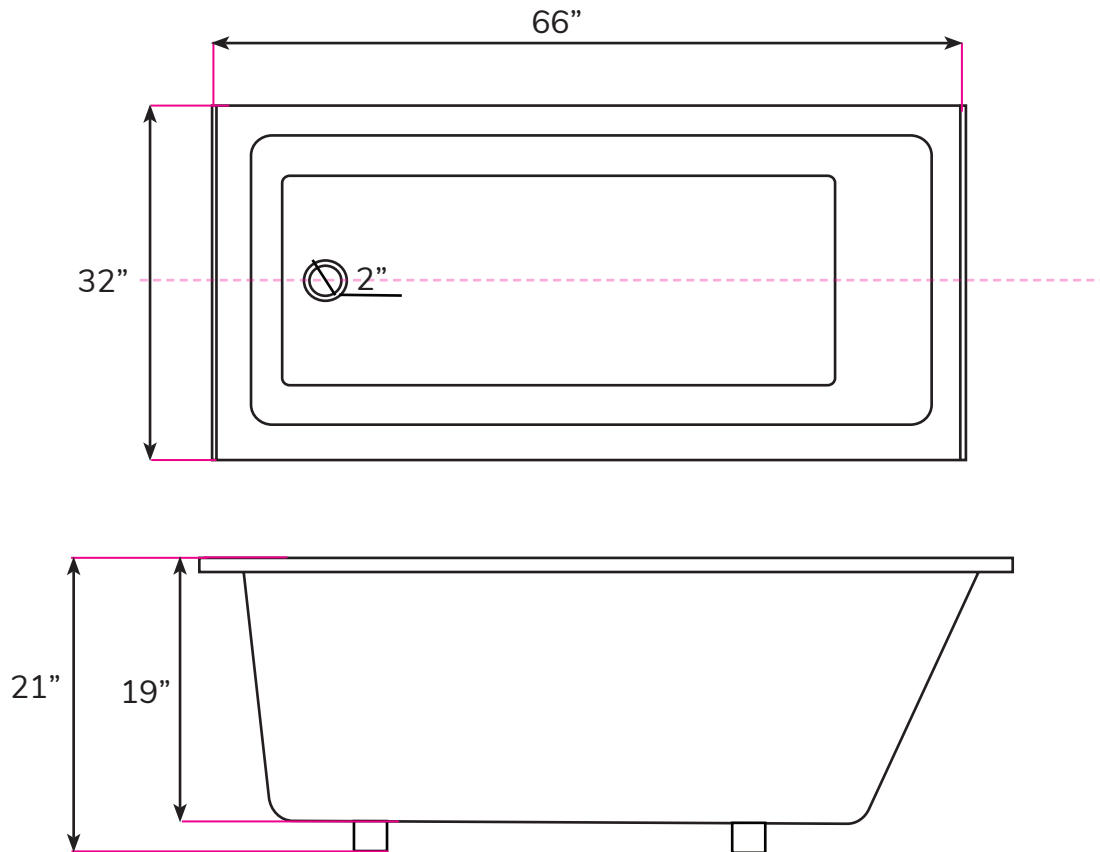

## Oasis Brooks 6632

Soak away the cares of the day in the Oasis Brooks Alcove bathtub. The gently sloping design with an extra-deep bathing well allows you more soaking room for ultimate comfort. The solid Acrylic material is extremely durable and the smooth, high-gloss finish is easy to clean.

### Dimensions:

Outside	66" x 32" x 21"
Depth	19"