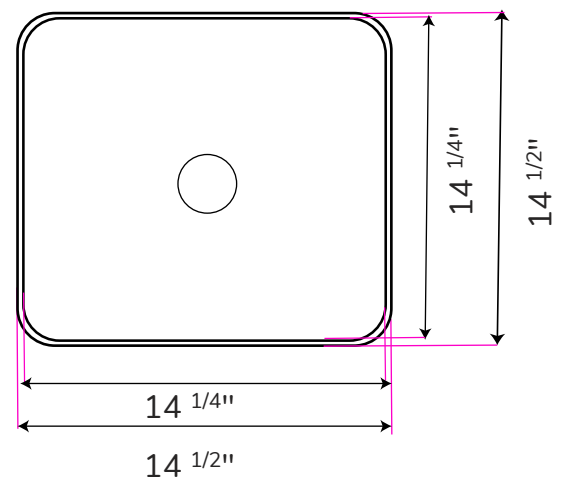

Features

- ➔ Vitreous China construction for long lasting use
- ➔ Square Basin
- ➔ Vessel Sink
- ➔ Available in White, Matte Black, Light Grey, Dark Grey

| | |
|---------|-------------------|
| Outside | 14 1/2" x 14 1/2" |
| Inside | 14 1/4" x 14 1/4" |
| Depth | 3 3/4" |