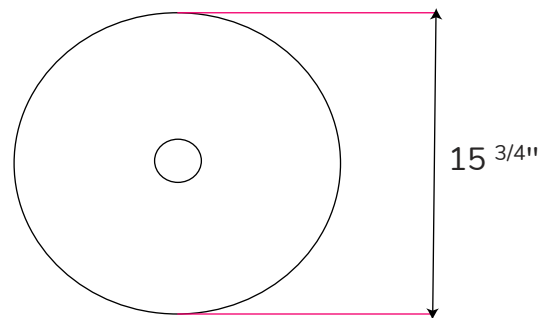

### Features

- Vitreous China construction for long lasting use
- Round Basin
- Vessel Sink
- Available in White

Outside	15 3/4" x 15 3/4"
Inside	15 5/8" x 15 5/8"
Depth	3 1/2"