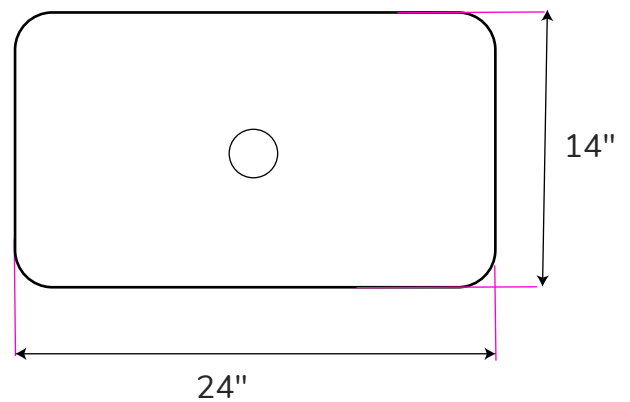

Features

- Vitreous China construction for long lasting use
- Rectanuglar Radial Corner
- Vessel Sink
- Available in White, Matte Black, Light Grey, Dark Grey

Outside	24 x 14"
Inside	23 ³ / ₄ " x 13 ⁷ / ₈ "
Depth	3 ¹ / ₂ "