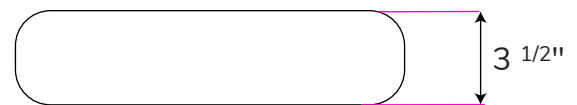

Features

- Vitreous China construction for long lasting use
- Rectanuglar Radial Corner
- Vessel Sink
- Available in White, Matte Black, Light Grey, Dark Grey

Outside	24 x 14"
Inside	23 ³ / ₄ " x 13 ⁷ / ₈ "
Depth	3 ¹ / ₂ "