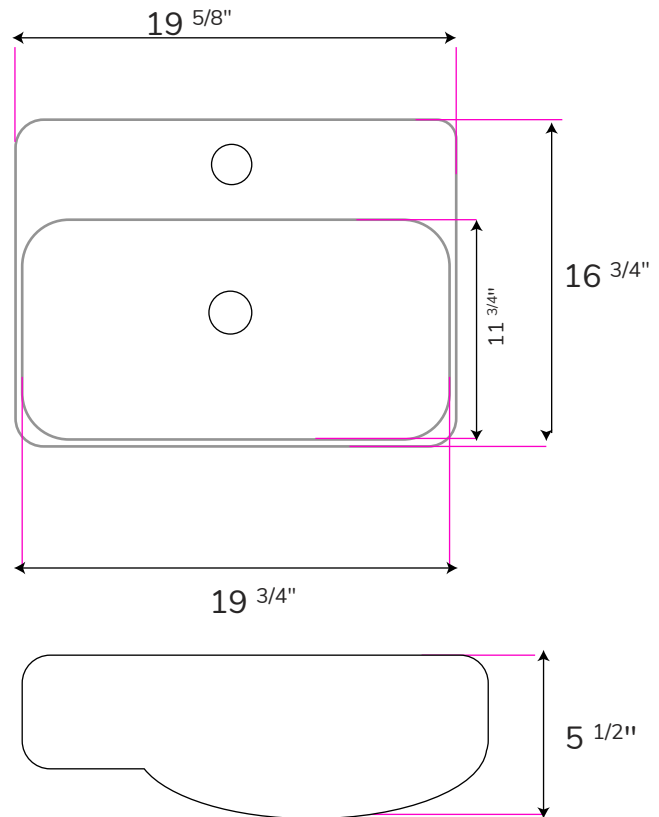

Features

- ➔ Vitreous China construction for long lasting use
- ➔ Rectangluar
- ➔ Undermount installation
- ➔ Available in White, Matte Black

Outside	19 5/8" x 16 3/4"
Inside	19 3/4" x 11 3/4"
Depth	5 1/2"