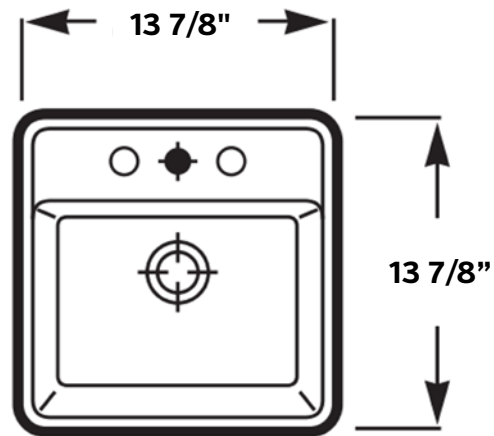

#1239-WH-1 Shown

Serena Vessel Sink

#1238 | 13 7/8" x 13 7/8" x 5 1/8"

Cheviot Products vitreous china sinks are finely crafted for outstanding beauty and practicality. Fired onto each sink is a fine glaze of powdered glass to ensure a lifetime of durability, ease of cleaning, and resistance to bacteria and other microbes.

Construction
Vitreous China

No Overflow hole

Colours
Gloss White

Note
Rough-in dimensions may vary +/- 1/2" and are subject to change. No responsibility is assumed by Cheviot Products Inc. One Year Limited Warranty against manufacturer's defects.