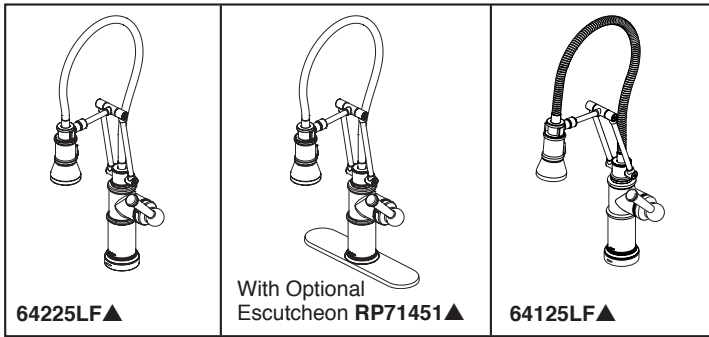

## KITCHEN FAUCETS

- Artesso® Collection
- Single Handle Articulating Deck Mount

Submitted Model No.: \_\_\_\_\_

Specific Features: \_\_\_\_\_

### STANDARD SPECIFICATIONS:

- Maximum 1.8 gpm @ 60 psi, 6.8 L/min @ 414 kPa
- One or three hole mount (escutcheon optional)
- Diamond coated ceramic cartridge
- Quick connect hoses
- Arm rotates 360°
- 23" (584 mm) above-deck exposed hose
- Two-function wand: aerated stream or spray
- Dual integral check valves in sprayer