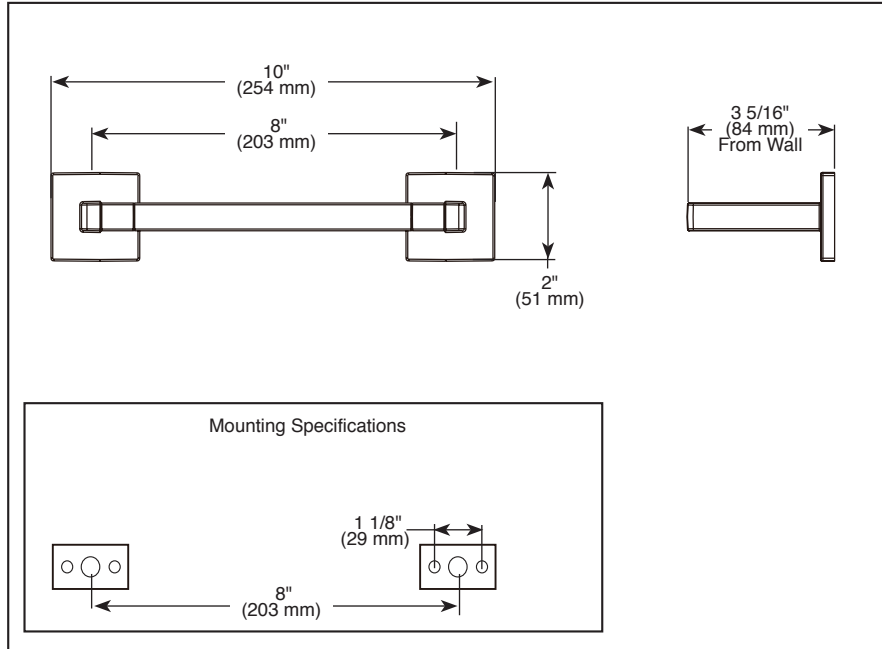

BRIZO®

ACCESSORIES

- Frank Lloyd Wright® Bath Collection by Brizo®
- 8" Mini Towel Bar

694722▲

Submitted Model No.: _____

Specific Features: _____

STANDARD SPECIFICATIONS:

- Wood blocking is preferable behind all wall surfaces. If wood blocking is not available, try finding a wood stud to anchor at least one end of this accessory.
- Mounting hardware and mounting instructions included with product.
- Note: Plastic anchors, screws, toggle bolts, and mounting brackets are included with the mounting hardware.
- All metal construction