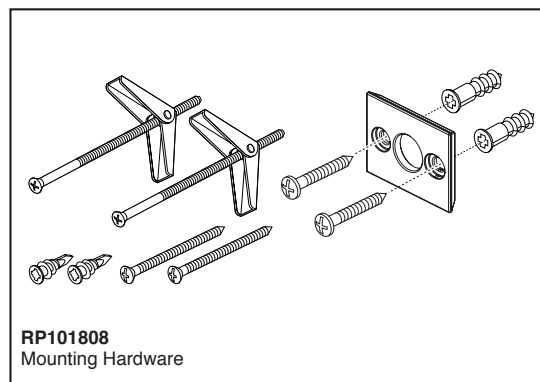

BRIZO®

ACCESSORIES

- Frank Lloyd Wright® Bath Collection by Brizo®
- 8" Mini Towel Bar

694722▲

Submitted Model No.: _____

Specific Features: _____

STANDARD SPECIFICATIONS:

- Wood blocking is preferable behind all wall surfaces. If wood blocking is not available, try finding a wood stud to anchor at least one end of this accessory.
- Mounting hardware and mounting instructions included with product.
- Note: Plastic anchors, screws, toggle bolts, and mounting brackets are included with the mounting hardware.
- All metal construction