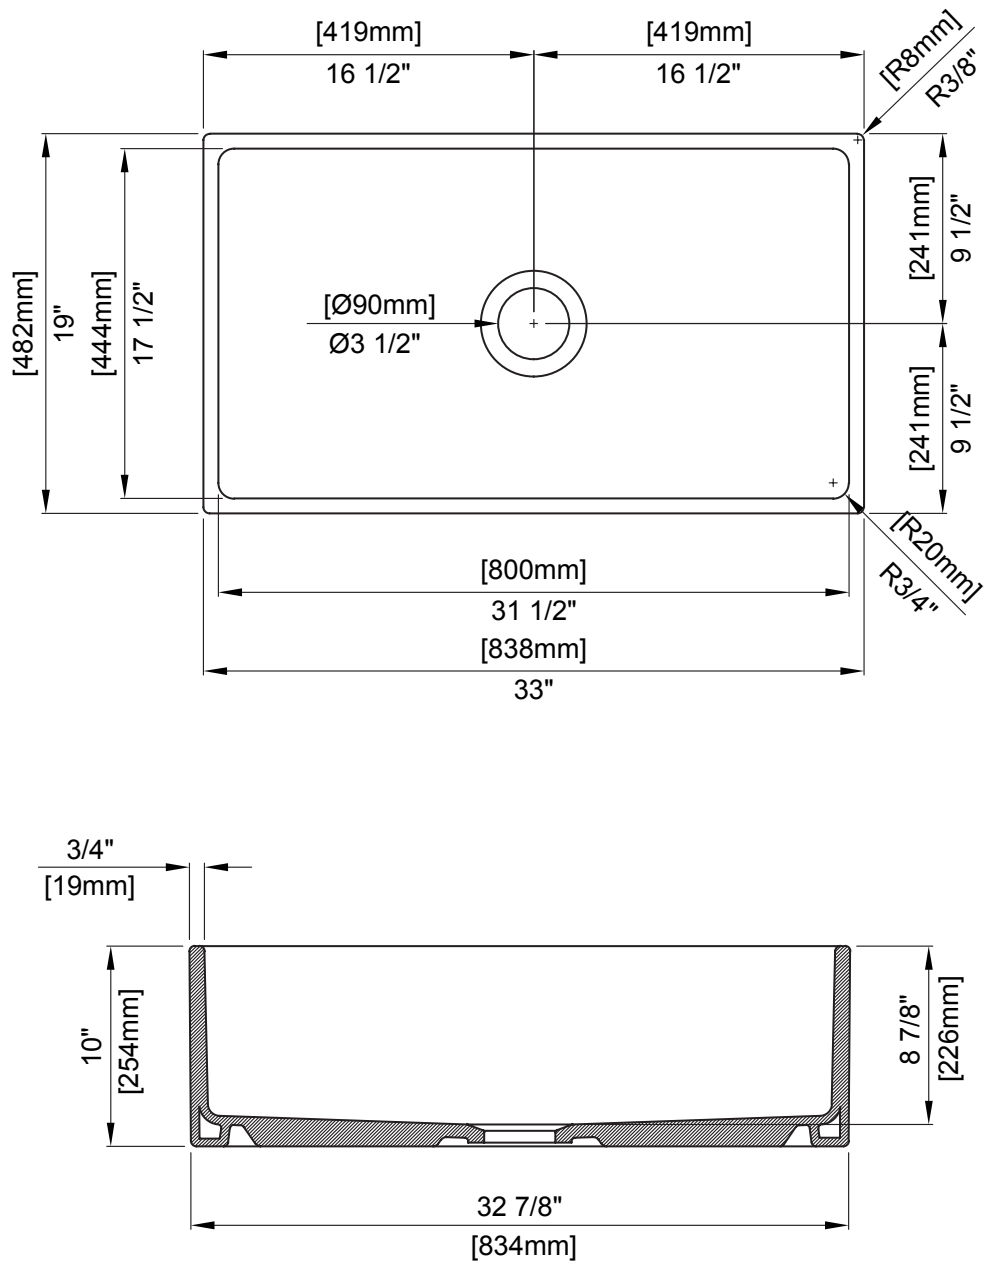

NOTES:

Refer to installation instructions supplied with kitchen sink for undermount, countertop or above counter custom installations.

Due to the fireclay process, dimensions may vary. Please use the actual sink that you will be installing in order to determine the cutout dimensions for your countertop.

CAUTION: Sink is heavy! Installer must provide adequate reinforcement for all load-bearing supports in accordance with installation instructions supplied with kitchen sink.

Fittings not included with fixture and must be ordered separately.

IMPORTANT: Dimensions of fixtures are nominal and may vary within the range of tolerance established by ANSI standards. These measurements are subject to change or cancellation. No responsibility is assumed for use of superseded or voided pages.