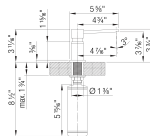

## LATO Soap Dispenser, SKU 402298

brass Metal Finish

### Product Features

- Solid brass/zamac construction
- Refillable from above the deck
- Suitable for liquid dish or hand soap
- 10 fl oz. (300 ml) capacity bottle

### What is included

Hole Size Required: 1-<sup>3</sup>/<sub>8</sub>"

BLANCO soap dispensers can dispense liquid dish soap, hand soap, and even hand lotion. For best performance, and to prevent clogging, we recommend diluting soap with water using a 70/30 proportion.