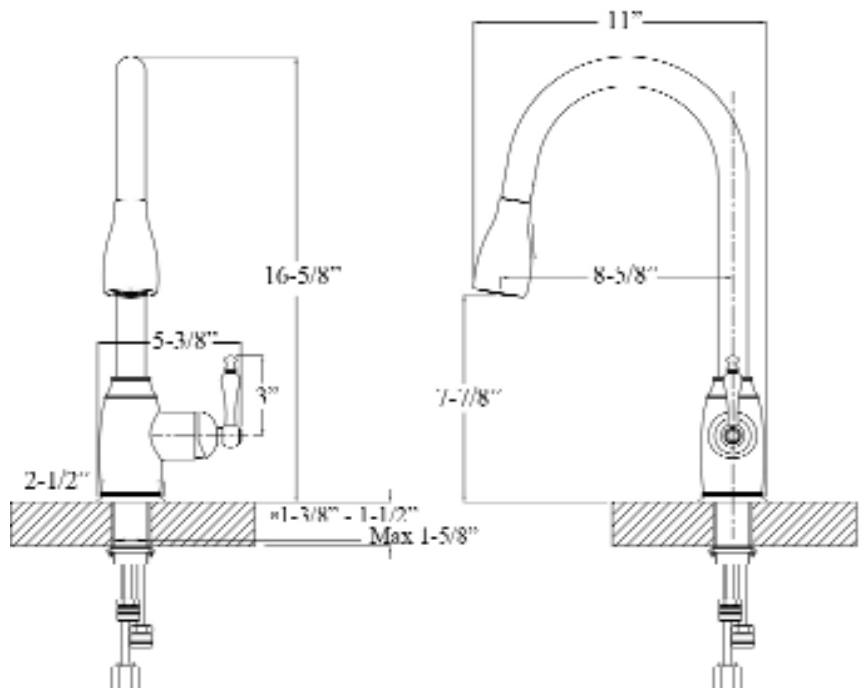

# BRISTO SINGLE HANDLE KITCHEN FAUCET

Cat. No.  
KFS409-L1

L: 5-<sup>3</sup>/<sub>8</sub>"  
W: 11"  
H: 16-<sup>5</sup>/<sub>8</sub>"

## Features:

- ▶ Constructed of solid brass
- ▶ Gooseneck spout
- ▶ Magnetic pull down spray
- ▶ Includes 2 braided hoses
- ▶ Hoses have 1/2" male connectors
- ▶ Ceramic disc cartridges
- ▶ Height to spout 7-<sup>7</sup>/<sub>8</sub>"
- ▶ Spout reach 8-<sup>5</sup>/<sub>8</sub>"
- ▶ Flow rate is 1.8 GPM at 60 psi
- ▶ cUPC/NSF/AB1953 Certified

## Finishes:

- CP** Polished Chrome  
**BN** Brushed Nickel  
**ORB** Oil Rubbed Bronze

Dimensions of fixture are nominal and may vary. Dimensions and specifications subject to change without notice.