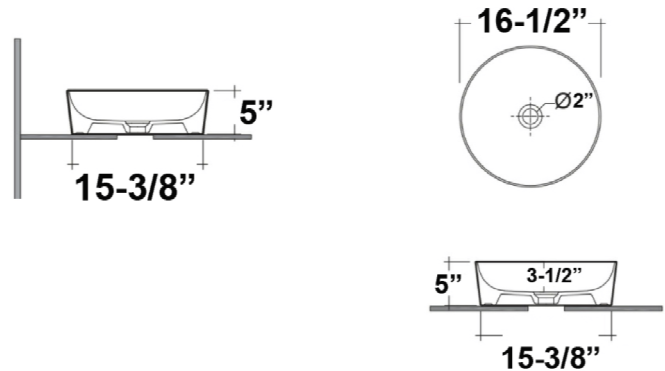

FEELING SLIM 16-1/2" ROUND ABOVE COUNTER BASIN

Cat. No.
4-1092

Drain not provided

Top of Vessel

Diameter: 16-1/2"
Above Counter Height: 5"

Bottom of Vessel

Diameter: 15-3/8"

Features:

- ▶ Vitreous China
- ▶ No faucet holes
- ▶ No overflow hole
- ▶ Hardware not included
- ▶ 1/4" Rim
- ▶ Coordinating ceramic pop-up drain sold separately (FELDR-WH)

Colors:

WH White

Compliance Certification
Meets or exceeds the following specifications: ASME A112.19.2 2013 and CSA B45.1-13 for plumbing fixtures.

***Please do NOT drill hole without actual product.**

Interior Dimensions:

Basin diameter : 16"
Basin depth: 3-1/2"

Dimensions of fixture are nominal and may vary within the range of tolerances established by ANSI Standard A112.19.2. Dimensions and specifications subject to change without notice.