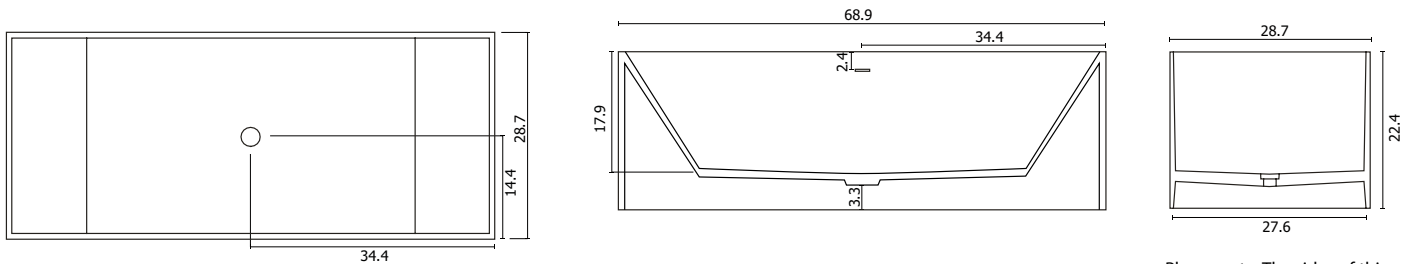

BW-07

Technical Specifications

Material Material: Matière Material Materiale:	Mineralguss Stone Resin Fonte minérale Resina mineral Colata minerale
Farbe Color: Couleur Color Colore:	weiß matt / weiß glänzend white matte / white glossy blanc mat / blanc brillant blanco mate / blanco brillante Bianco opaco / Bianco lucido
Maße Dimensions: Dimensions Dimensiones Misura:	1750 x 730 x 570 mm 68.8 x 28.7 x 22.4 inches
Rand / Rim: Bord Borde Bordo:	15 - 20 mm 0.6 - 0.8 inches
Gewicht Weight: Poids Peso Peso:	180 kg 396 lbs
Füllmenge Capacity: Contenance Volumen Capacità:	270 L 72 gal
Features:	<ul style="list-style-type: none">• Built-in and intergrated bathtub over flow• 1.5 inch pop-up drain (Chrome finish) pre-installed for ease in installation• 10 year residential warranty (2 year commerical)

Please note: The sides of this bathtub are slightly tapered and are not at 90°