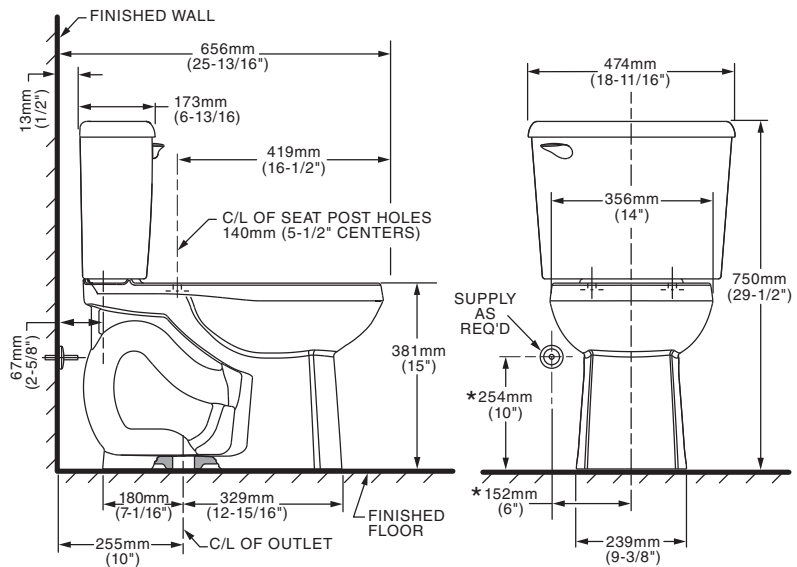

COLONY® ROUND FRONT 10" ROUGH TOILET

221DB.004

- Vitreous china
- Low consumption (6.0 Lpf/1.6 gpf)
- PowerWash® rim scrubs bowl with each flush
- Includes color match bowl caps
- 2" flush valve
- 2" trapway
- 10" (254mm) rough-in
- Generous 9" x 8" water surface area
- Color matched trip lever is supplied
- 2 year warranty

3251D.101 Round Front Bowl

4192B.004 Tank

Nominal Dimensions:

656 x 474 x 750mm
 (25-13/16" x 18-11/16" x 29-1/2")

Fixture only, seat and supply sold separately

Compliance Certifications -

Meets or Exceeds the Following Specifications:

- ASME A112.19.2-2008/CSA B45.1-08 for Vitreous China Fixtures

NOTES:

THIS TOILET IS DESIGNED TO ROUGH-IN AT A MINIMUM DIMENSION OF 254MM (10") FROM FINISHED WALL TO C/L OF OUTLET. SUPPLY NOT INCLUDED WITH FIXTURE AND MUST BE ORDERED SEPARATELY. * DIMENSION SHOWN FOR LOCATION OF SUPPLY IS SUGGESTED.

To Be Specified:

- Color: White Bone Linen
- Seat: American Standard #5322.011 "Rise and Shine" solid plastic closed front round seat with cover
- Supply with stop: