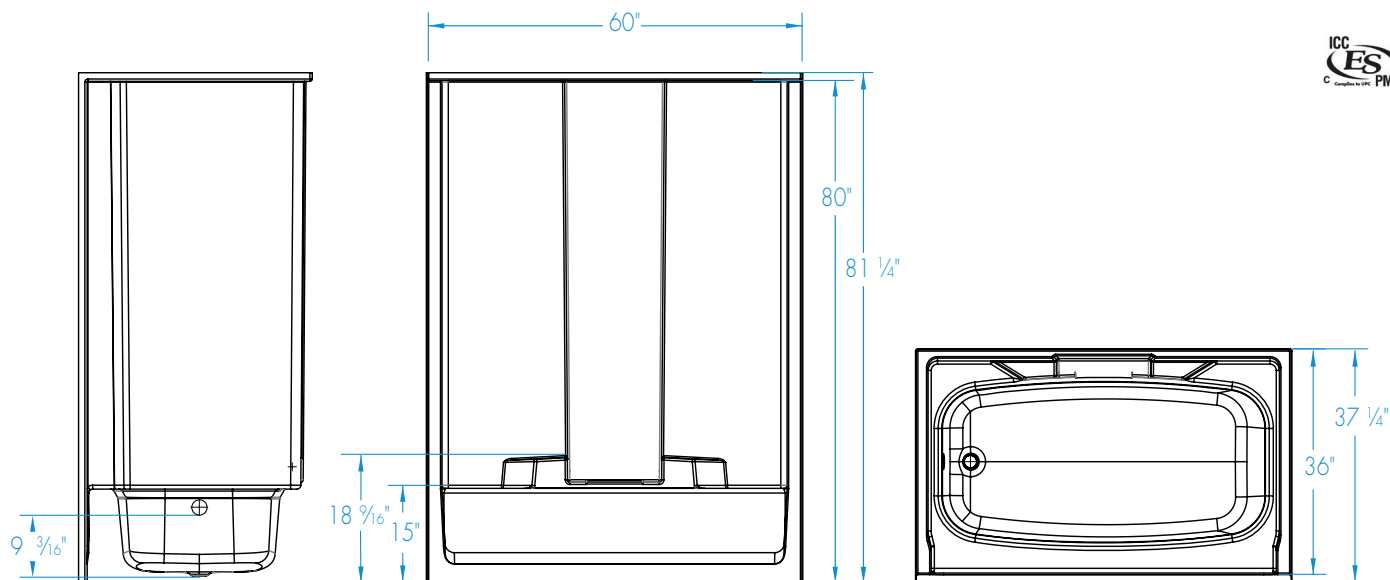

6036CTT – EVERYDAY TUB/SHOWERS

60 x 36 x 80 inches

FEATURES

- West zone only
- Tub-shower
- Smooth tile finish
- Ergonomic backrest
- Molded toiletry shelves
- Slip-resistant textured bottom
- Extended wall height
- Left or right hand drain
- AcrylX™ applied acrylic surface
- Lifetime limited warranty

COLOR OPTIONS

Stock	Upgraded	Premium
White	Almond Linen/Biscuit Bone	Black Mexican Sand Sand Bar Sterling Silver

6036CTT

60 x 36 x 80
inches

FEATURES lbs Dimensional Tolerance $\pm \frac{3}{8}$ ". Dimensions needed for site preparation should be measured from the unit. Aquatic assumes no responsibility for preparatory work.

Model #	Material	Wall Finish	Jets	Motor	Controls	Drain	Net Wt.	Pkg. Wt.
Tub-Shower #6036CTT	AcrylX™	Smooth Tile	-	-	-	LH or RH	153	158

DIMENSIONS

Specifications	inches
Width: Overall / Net	60
Depth: Overall / Net	36 / 37 1/4
Height: Overall / Net	80 / 81 1/4
Enclosure Opening	55
Skirt Height	15
Drain Rough-In (from Back Wall)	18
Drain Rough-In (from Side Wall)	8 3/4
Drain: Diameter / Clearance	2 / 7/8

FRAMING DIMENSIONS inches

Type	D Depth	W Width	H Height	A	B	C
Alcove	36	60	-	Box Out	8 3/4	18

SUMP DATA

Top of Drain to Bottom of Overflow	Capacity to Overflow gal	Min. Operating Capacity gal	WIDTH @ centerline		DEPTH @ centerline	
			Top	Bottom	Top	Bottom
9 3/16	60	-	52 3/4	46 1/4	27	23 3/8