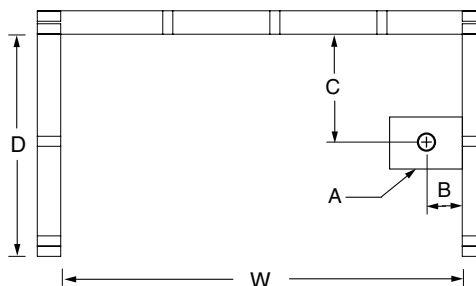

COLOR OPTIONS

Stock	Upgraded	Premium
White	Almond Linen/Biscuit Bone	Black Mexican Sand Sand Bar Sterling Silver

6036CTT

60 x 36 x 80
inches

FEATURES lbs Dimensional Tolerance $\pm \frac{3}{8}$ ". Dimensions needed for site preparation should be measured from the unit. Aquatic assumes no responsibility for preparatory work.

Model #	Material	Wall Finish	Jets	Motor	Controls	Drain	Net Wt.	Pkg. Wt.
Tub-Shower #6036CTT	AcrylX™	Smooth Tile	-	-	-	LH or RH	153	158

DIMENSIONS

Specifications	inches
Width: Overall / Net	60
Depth: Overall / Net	36 / 37 1/4
Height: Overall / Net	80 / 81 1/4
Enclosure Opening	55
Skirt Height	15
Drain Rough-In (from Back Wall)	18
Drain Rough-In (from Side Wall)	8 3/4
Drain: Diameter / Clearance	2 / 7/8

FRAMING DIMENSIONS inches

Type	D Depth	W Width	H Height	A	B	C
Alcove	36	60	-	Box Out	8 3/4	18

SUMP DATA

Top of Drain to Bottom of Overflow	Capacity to Overflow gal	Min. Operating Capacity gal	WIDTH @ centerline		DEPTH @ centerline	
			Top	Bottom	Top	Bottom
9 3/16	60	-	52 3/4	46 1/4	27	23 3/8