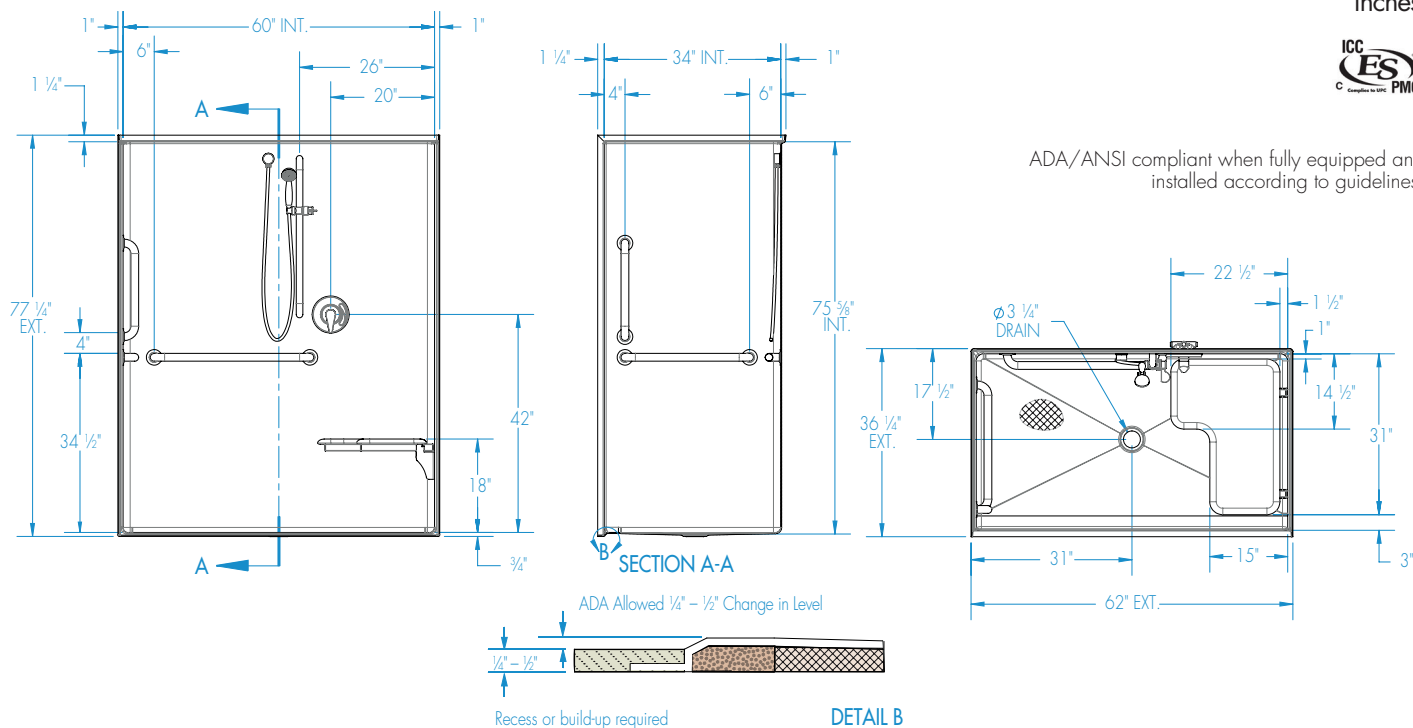

**Code compliant when fully equipped and installed according to guidelines.

Aquatic products may be specified as Lasco Bathware.

1603BFSB

Interior: 60 x 34 x 75 1/4
Exterior: 62 x 36 1/4 x 77 1/4
inches

ADA/ANSI compliant when fully equipped and installed according to guidelines.

FEATURES

Dimensional Tolerance $\pm 3/8$ ". Dimensions needed for site preparation should be measured from the unit. Aquatic assumes no responsibility for preparatory work.

Type and Model #	Material	Wall Finish	Pieces	Drain	Dam/Skirt Height	Net Wt. lbs	Pkg. Wt. lbs
Shower #1603BFSB	AcrylX™	Smooth	1	Center	1/2" skirt, No interior threshold, 1/4" (5mm) exterior threshold	202	212

DIMENSIONS

Specifications	inches
Width: Overall / Net	62 / 60
Depth: Overall / Net	36 1/4 / 34
Height: Overall / Net	77 1/4 / 75 1/4
Enclosure Opening:	60
Skirt Height:	1/2
Drain Rough-In (from Back Wall)	17 1/2
Drain Rough-In (from Side Wall)	31

FRAMING DIMENSIONS inches

Type	D Depth	W Width	H Height	A	B	C
Alcove	36 1/4	62 1/8	-	Box Out	31	17 1/2