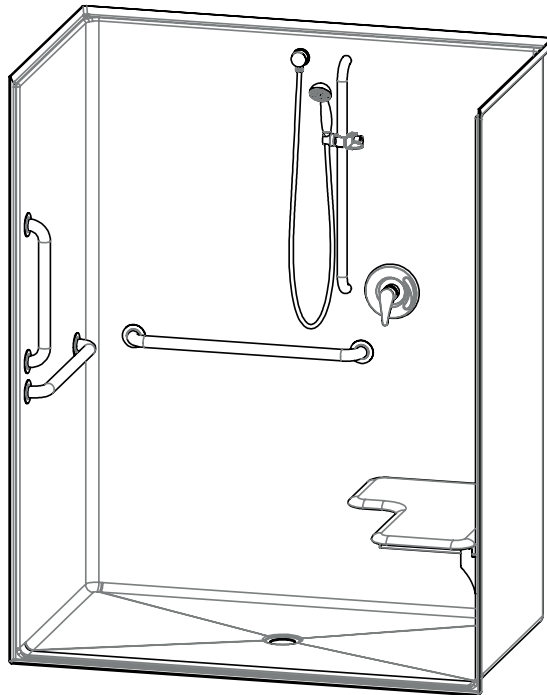

1603BFSB – ACCESSIBLE SHOWERS

inches

Interior: 60 x 34 x 75 ¼

Exterior: 62 x 36 ¼ x 77 ¼

The 1603BFSB roll-in shower features innovative installation design, including an engineered leveled base and improved front threshold. A true time and money saver, our pre-leveled base lets you install directly on a **level** floor. And its front threshold is engineered to keep a constant level without the use of brackets during installation.

FEATURES

- Pre-leveled base
- AcrylX™ applied acrylic surface
- ½ skirt
- No interior threshold
- ¼ (5 mm) exterior threshold
- Barrier free when properly installed
- Smooth wall
- Center drain
- Region availability: Midwest, Northeast, Southeast
- Lifetime limited warranty (30 year commercial)

OPTIONS

- Grab bars
- Fold-up seat
- Hand-held shower assembly with slide bar
- Pressure balancing mixing valve
- Soap dish
- Curtain rod and/or shower curtain

CODE COMPLIANCE

- ADA
- FHA
- ICC/ANSI A117.1
- IAPMO Z124-2017
- HUD UM73a
- CAN/CSA-B651-04
- CSA-B45-11

**Code compliant when fully equipped and installed according to guidelines.

Aquatic products may be specified as Lasco Bathware.

1603BFSB

Interior: 60 x 34 x 75 1/4
Exterior: 62 x 36 1/4 x 77 1/4
inches

ADA/ANSI compliant when fully equipped and installed according to guidelines.