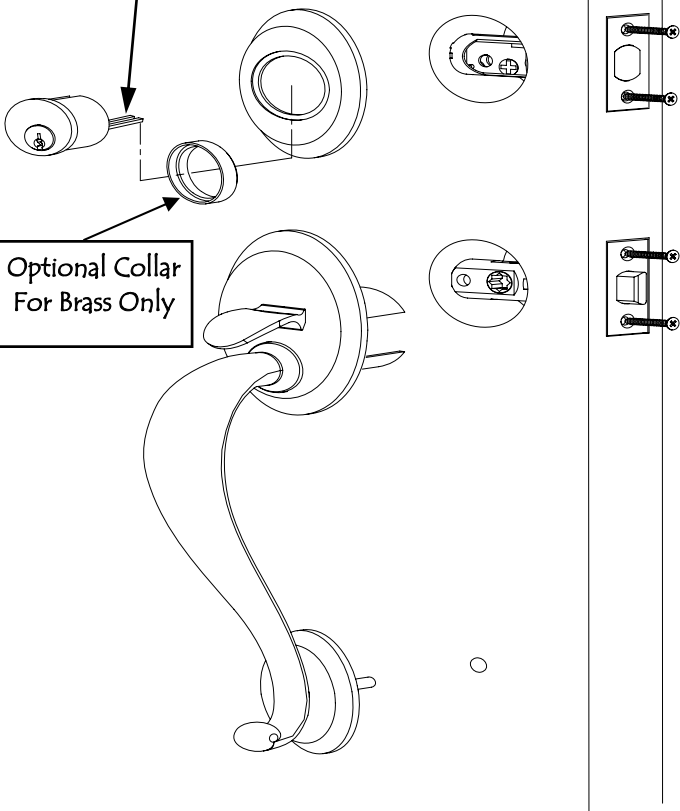

Installation Instructions-Tubular Sectional Entry Set - Double Cylinder Deadbolt

Door Prep - Active Lock

Door Jamb for Active Locks

Outside Trim

Tailpiece Horizontal

Inside Trim

Optional Collar For Brass Only

Plates and grip vary depending on style.