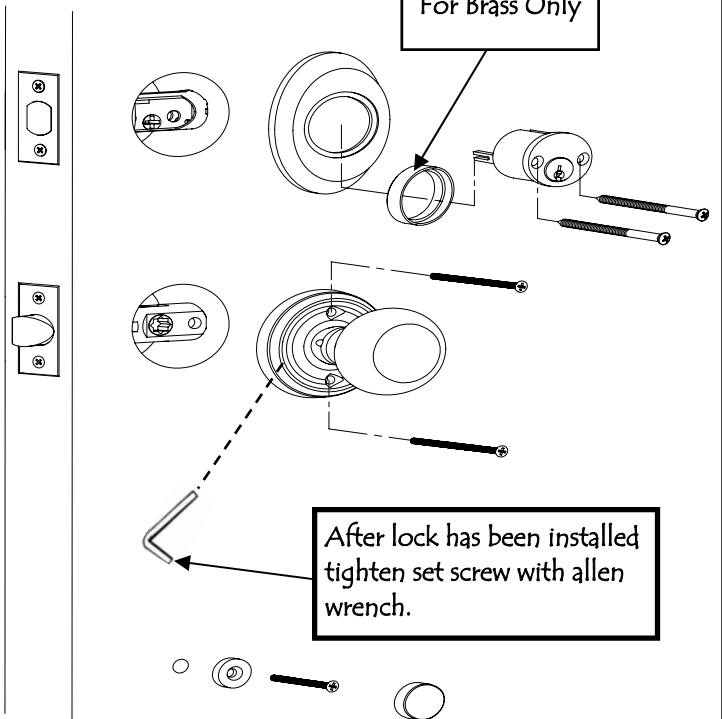

Installation Instructions-Tubular Sectional Entry Set - Double Cylinder Deadbolt

Door Prep - Active Lock

Door Jamb for Active Locks

Outside Trim

Tailpiece Horizontal

Inside Trim

Optional Collar For Brass Only

Plates and grip vary depending on style.